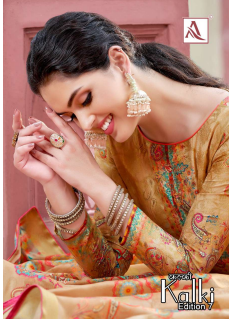

*Asliwholesale*

TOP FABRIC : Top: Premium Hand Weave Banarasi Dola Jacquard Digital Print With Swarovski Diamond

BOTTOM FABRIC : Pure Dull Santoon Dyed

DUPATTA FABRIC : Premium Banarasi Dola Jacquard Designer Digital Print Box Pallu Dupatta With Piping Lace