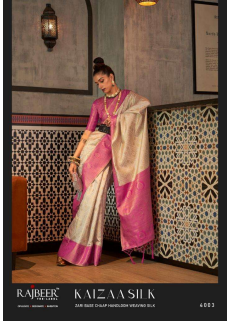

*Asliwholesale*

SAREE FABRIC : ZARI BASE CHAAP HANDLOOM WEAVING SILK