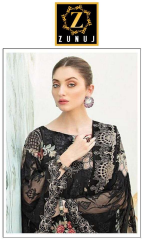

TOP FABRIC : CHECK THE IMAGE ABOVE