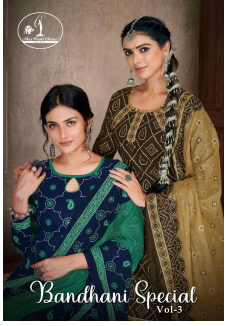

*Asliwholesale*

TOP FABRIC : Pure Cotton Bandhani Prints (2.50 Mtrs)

BOTTOM FABRIC : Pure Cotton (2.00 Mtr)

DUPATTA FABRIC : Pure Cotton (2.50 Mtr)