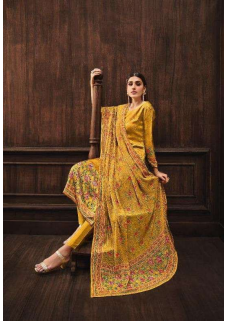

*Asliwholesale*

TOP FABRIC : BSY Satin Digital Print With Swarovski

BOTTOM FABRIC : Crepe Dyed

DUPATTA FABRIC : Georgette Digital Print With Squins Work