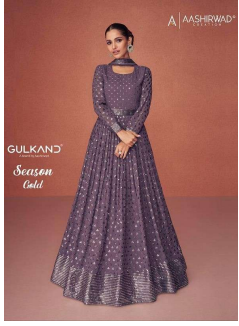

*Asliwholesale*

TOP FABRIC : Real Georgette Embroidered (Free Size Full Stitched)

BOTTOM FABRIC : Silk Santoon

DUPATTA FABRIC : Real Georgette