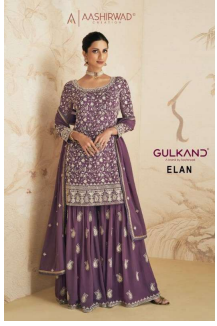

Asliwholesale

TOP FABRIC : REAL GEORGETTE & CHINON (Free Size Stitched)
BOTTOM FABRIC : REAL GEORGETTE & CHINON (Palazzo Free Size Stitched)
DUPATTA FABRIC : REAL GEORGETTE & CHINON