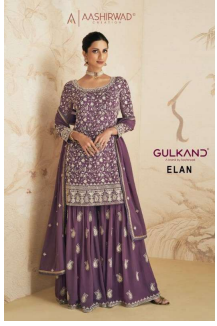

*Asliwholesale*

TOP FABRIC : REAL GEORGETTE & CHINON (Free Size Stitched)  
BOTTOM FABRIC : REAL GEORGETTE & CHINON (Palazzo Free Size Stitched)  
DUPATTA FABRIC : REAL GEORGETTE & CHINON