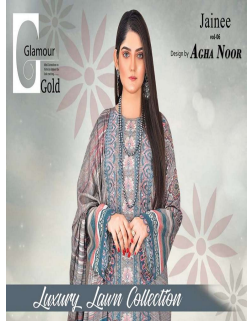

Asliwholesale

TOP FABRIC : LAWN COTTON PRINTED (2.40 m)  
BOTTOM FABRIC : Cotton (2.00 m)  
DUPATTA FABRIC : MAL MAL LAWN PRINTED (2.25 m)