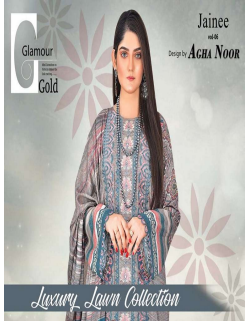

Asliwholesale

TOP FABRIC : LAWN COTTON PRINTED (2.40 m)  
BOTTOM FABRIC : Cotton (2.00 m)  
DUPATTA FABRIC : MAL MAL LAWN PRINTED (2.25 m)