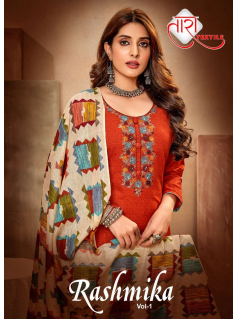

*Asliwholesale*

TOP FABRIC : Lawn Cotton With Embroidery Work (2.50 Mtrs)

BOTTOM FABRIC : Mal Mal Cotton Print (2.25 Mtrs)

DUPATTA FABRIC : Lawn Cotton Print (2.50 Mtrs)