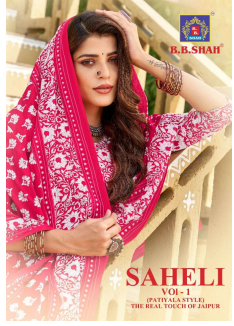

Asliwholesale

TOP FABRIC : Cotton (2.00 MTS)
BOTTOM FABRIC : Cotton (2.50 MTR)
DUPATTA FABRIC : Cotton (2.25 MTR)