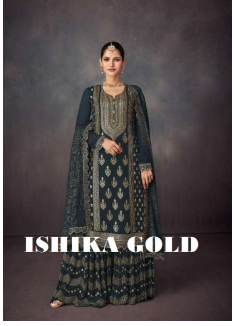

*Asliwholesale*

**ISHIKA GOLD**

TOP FABRIC : REAL GEORGETTE (free size stitch )  
BOTTOM FABRIC : REAL GEORGETTE (free size stitch )  
DUPATTA FABRIC : REAL GEORGETTE