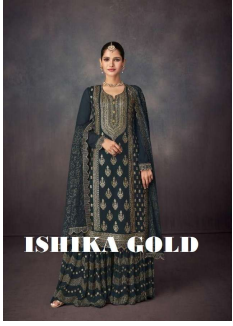

*Asliwholesale*

**ISHIKA GOLD**

TOP FABRIC : REAL GEORGETTE (free size stitch )  
BOTTOM FABRIC : REAL GEORGETTE (free size stitch )  
DUPATTA FABRIC : REAL GEORGETTE