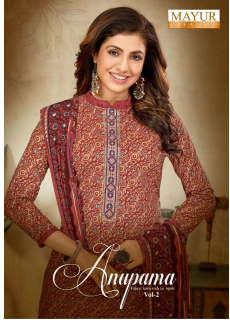

*Asliwholesale*

TOP FABRIC : Lawn Cotton Tie Pati With Work (2.50 Mtrs)

BOTTOM FABRIC : Lawn Cotton Print (2.5 Mtrs)

DUPATTA FABRIC : Mal Mal Cotton Dupatta (2.25 Mtrs)