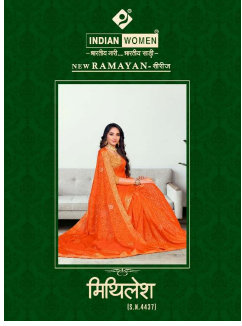

Asliwholesale

SAREE FABRIC : Brasso Swarovski Work