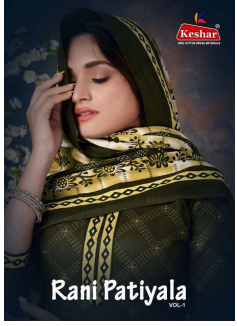

Asliwholesale

TOP FABRIC : Cotton (2.00 MTS)
BOTTOM FABRIC : Cotton (2.50 MTR)
DUPATTA FABRIC : Cotton (2.25 MTR)