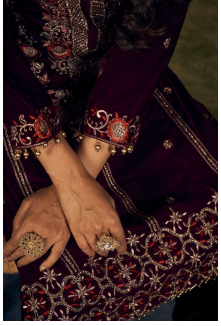

*Asliwholesale*

TOP FABRIC : 9000 Velvet With Heavy Jarkan Work Hand Work And Stone Work And Latkan  
BOTTOM FABRIC : 9000 Velvet