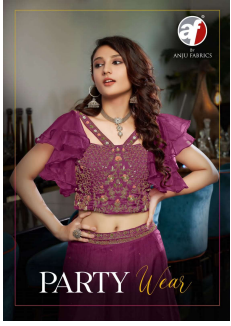

Asliwholesale

TOP FABRIC : PURE VISCOUS GEORGETTE
BOTTOM FABRIC : PURE VISCOUS GEORGETTE