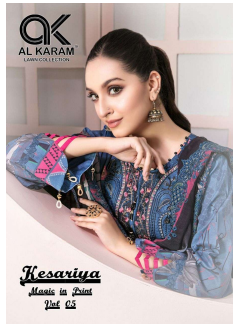

Asliwholesale

TOP FABRIC : Cotton Printed (2.40 Mtrs)
BOTTOM FABRIC : Cotton Print (2.00mtr)
DUPATTA FABRIC : Cotton Dupatta (2.25 Mtrs)