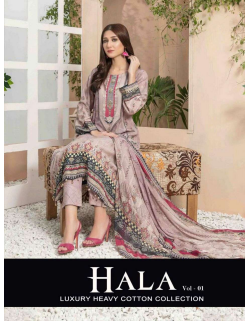

Asliwholesale

TOP FABRIC : Cotton Printed (2.50 Mtrs)
BOTTOM FABRIC : Cotton Print (2.00mtr)
DUPATTA FABRIC : Cotton Dupatta (2.25 Mtrs)