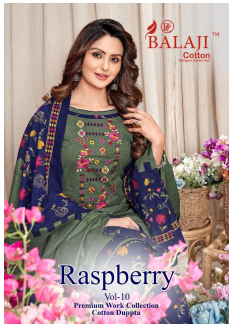

*Asliwholesale*

TOP FABRIC : Cotton Printed (2.50 Mtrs)  
BOTTOM FABRIC : Cotton Print (2.50 mtr)  
DUPATTA FABRIC : Cotton Dupatta (3.0 Mtrs)