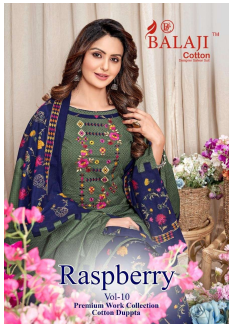

Asliwholesale

TOP FABRIC : Cotton Printed (2.50 Mtrs)
BOTTOM FABRIC : Cotton Print (2.50 mtr)
DUPATTA FABRIC : Cotton Dupatta (3.0 Mtrs)