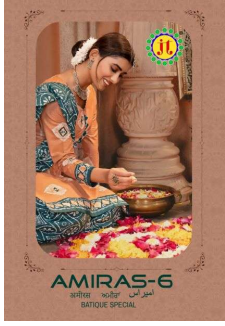

Asliwholesale

TOP FABRIC : Pure Cotton Printed (2.0 Mtrs)
BOTTOM FABRIC : Pure Cotton Printed (2.50 Mtrs)
DUPATTA FABRIC : Pure Cotton Printed (2.25 Mtrs)