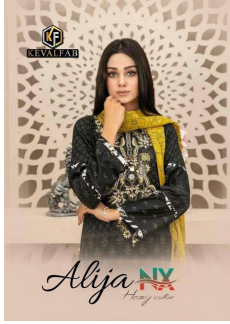

*Asliwholesale*

TOP FABRIC : Heavy Cotton Print (2.35mtr)  
BOTTOM FABRIC : Cotton (2.00mtr)  
DUPATTA FABRIC : Cotton Print (2.25mtr)