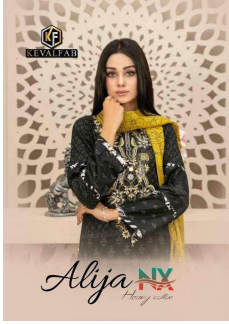

Asliwholesale

TOP FABRIC : Heavy Cotton Print (2.35mtr)
BOTTOM FABRIC : Cotton (2.00mtr)
DUPATTA FABRIC : Cotton Print (2.25mtr)