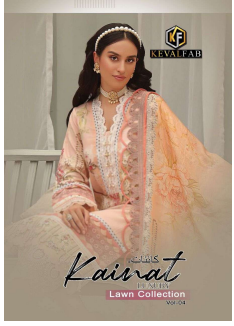

*Asliwholesale*

TOP FABRIC : Exclusive Lawn Cotton Print (2.50mtr)

BOTTOM FABRIC : Cotton Print (2.00mtr)

DUPATTA FABRIC : Heavy Lawn Dupatta (2.25mtr)