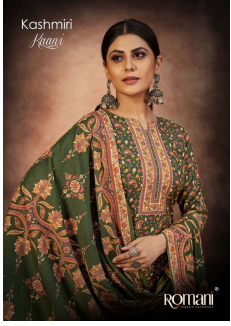

*Asliwholesale*

TOP FABRIC : Pashmina Print Swarovski (2.50 Mtr)

BOTTOM FABRIC : Pashmina Shawl (2.30 Mtr)

DUPATTA FABRIC : Pashmina Spun (3.00 Mtr)