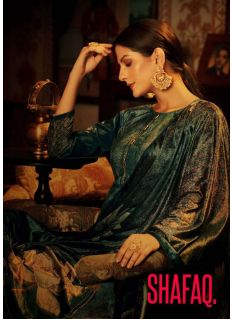

*Asliwholesale*

TOP FABRIC : PREMIUM 9000 VELVET DIGITAL PRINTS WITH HAND & SIROSKI WORK.

BOTTOM FABRIC : PREMIUM VISCOSE DYED.

DUPATTA FABRIC : PREMIUM VELVET DIGITAL RRINT.(Box).