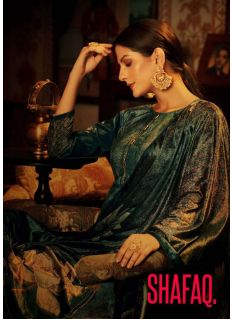

*Asliwholesale*

TOP FABRIC : PREMIUM 9000 VELVET DIGITAL PRINTS WITH HAND & SIROSKI WORK.

BOTTOM FABRIC : PREMIUM VISCOSE DYED.

DUPATTA FABRIC : PREMIUM VELVET DIGITAL PRINT.(Box).