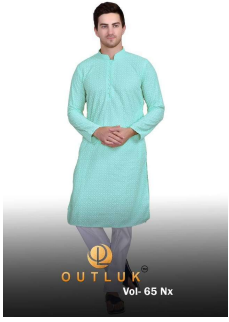

Asliwholesale

TOP FABRIC : PURE GEORGETTE WITH INNER
BOTTOM FABRIC : COTTON