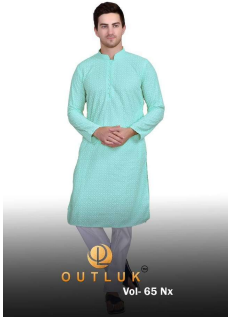

*Asliwholesale*

TOP FABRIC : PURE GEORGETTE WITH INNER  
BOTTOM FABRIC : COTTON