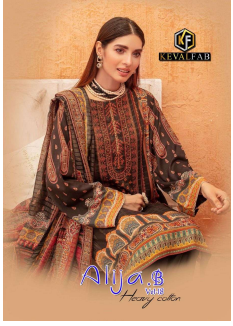

*Asliwholesale*

TOP FABRIC : Heavy Cotton Print (2.50Mtr)

BOTTOM FABRIC : Cotton (2.00 MTR)

DUPATTA FABRIC : Cotton (2.25 MTR)