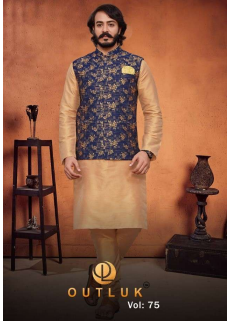

Asliwholesale

TOP FABRIC : ART SILK KURTA WITH JACQUARD JACKET
BOTTOM FABRIC : ART SILK