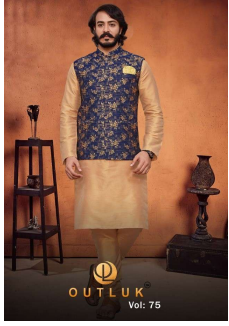

*Asliwholesale*

TOP FABRIC : ART SILK KURTA WITH JACQUARD JACKET  
BOTTOM FABRIC : ART SILK