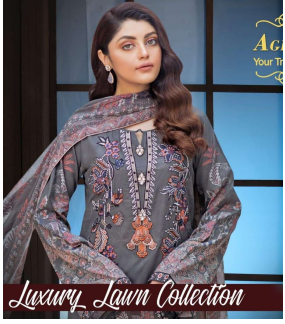

Asliwholesale

TOP FABRIC : Lawn Cotton (2.40 Mtr)

BOTTOM FABRIC : Lawn Cotton (2.00 Mtr)

DUPATTA FABRIC : Pur Mal Mal Lawn (3.00 Mtr)