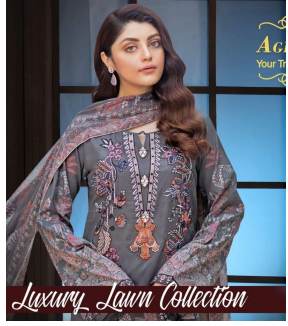

Asliwholesale

TOP FABRIC : Lawn Cotton (2.40 Mtr)

BOTTOM FABRIC : Lawn Cotton (2.00 Mtr)

DUPATTA FABRIC : Pur Mal Mal Lawn (3.00 Mtr)