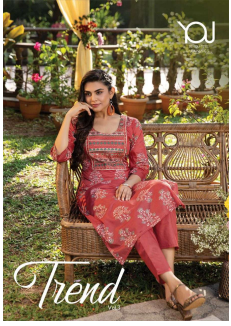

Asliwholesale

TOP FABRIC : Heavy & Fancy Chanderi Print With Pure Sober Work Embroidery
BOTTOM FABRIC : Heavy Quality Chanderi