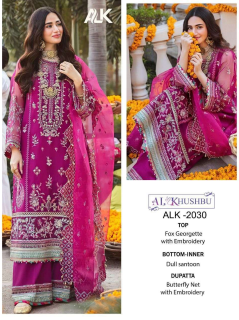

TOP FABRIC : CHECK THE IMAGE ABOVE