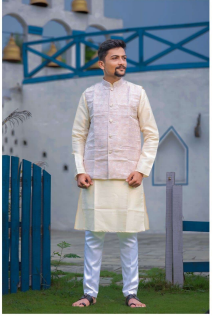

Asliwholesale

TOP FABRIC : COTTON KURTA WITH JACQUARD JACKET
BOTTOM FABRIC : COTTON