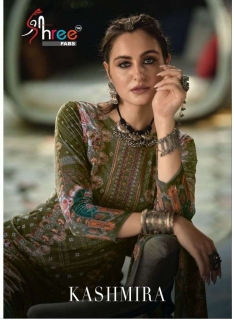

*Asliwholesale*

TOP FABRIC : Pure Velvet Print Swarovski Work

BOTTOM FABRIC : Pure Viscose Pashmina

DUPATTA FABRIC : Velvet Print