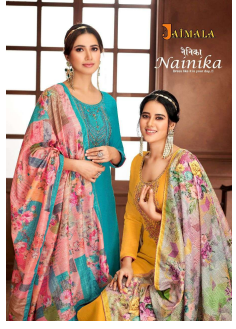

*Asliwholesale*

TOP FABRIC : Pure Zam Cotton Embroidery Swarovski Work

BOTTOM FABRIC : Pure Cotton

DUPATTA FABRIC : Fancy