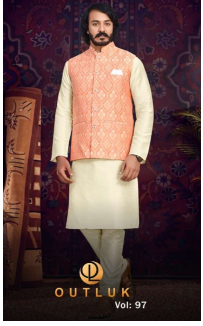

*Asliwholesale*

TOP FABRIC : ART SILK KURTA WITH JACQUARD JACKET  
BOTTOM FABRIC : ART SILK