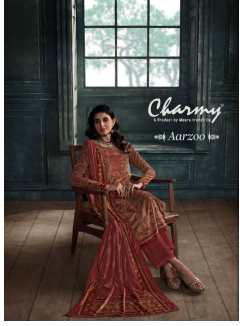

Asliwholesale

TOP FABRIC : Velvet Print Sirowski
BOTTOM FABRIC : Pure Pashmina
DUPATTA FABRIC : Velvet Print