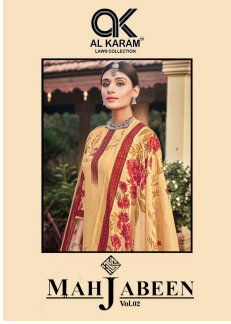

*Asliwholesale*

TOP FABRIC : Pure Soft Cotton (2.40 Mtr)  
BOTTOM FABRIC : Pure Soft Cotton (2.00 Mtr)  
DUPATTA FABRIC : Cotton Print