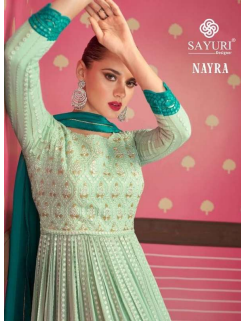

*Asliwholesale*

TOP FABRIC : REAL GEORGETTE (free size stitch )  
BOTTOM FABRIC : REAL GEORGETTE (free size stitch )  
DUPATTA FABRIC : Nazmeen Real Geogrette