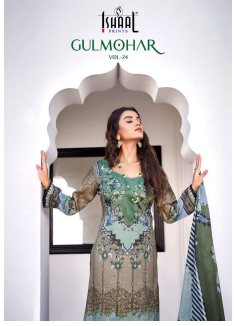

*Asliwholesale*

TOP FABRIC : Pure Lawn (cut:2.25 mtr)

BOTTOM FABRIC : Pure Cotton Mal Mal (cut 2.25 mtr)

DUPATTA FABRIC : Pure Cotton Mal Mal (cut 2.25 mtr)