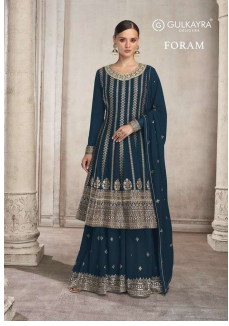

Asliwholesale

TOP FABRIC : REAL GEORGETTE (free size stitch)
BOTTOM FABRIC : REAL GEORGETTE
DUPATTA FABRIC : REAL GEORGETTE