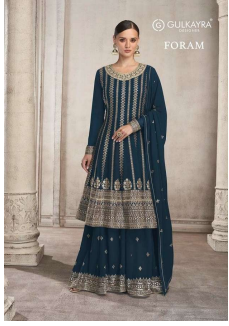

*Asliwholesale*

TOP FABRIC : REAL GEORGETTE (free size stitch )

BOTTOM FABRIC : REAL GEORGETTE

DUPATTA FABRIC : REAL GEORGETTE