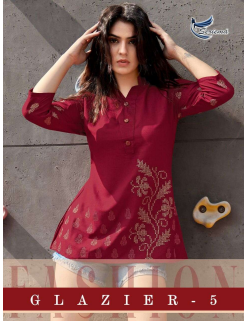

*Asliwholesale*

TOP FABRIC : HEAVY RAYON 14 KG WITH EMBROIDERY