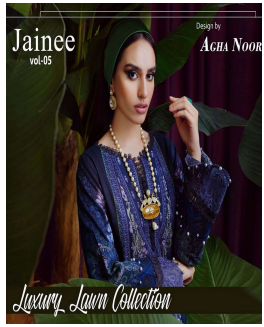

Asliwholesale

TOP FABRIC : Lawn Cotton (2.40 Mtr)
BOTTOM FABRIC : Cotton (2.25 Mtr)
DUPATTA FABRIC : Cotton (2.00 Mtr)