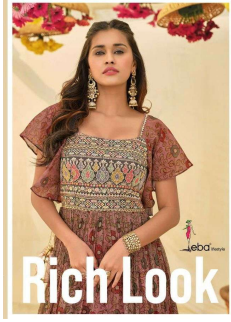

*Asliwholesale*

TOP FABRIC : Georgette Print Embroidery(Free Size Stitched)