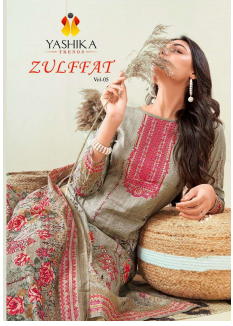

Asliwholesale

TOP FABRIC : Pure lawn (Cut- 2.5 mtr approx)

BOTTOM FABRIC : Pure Lawn (2.00 mts)

DUPATTA FABRIC : Pure Mal mal Embroidered(2.00 Mtrs)