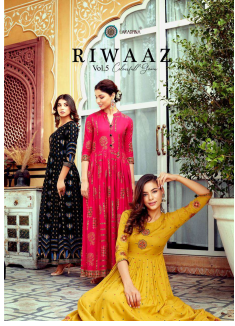

*Asliwholesale*

TOP FABRIC : Rayon 14 Kg With Work (Liva Approved)