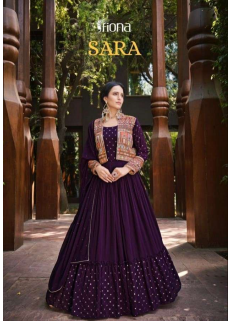

*Asliwholesale*

TOP FABRIC : HEAVY GEORGETTE WITH EMBROIDERY (FREE SIZE)  
DUPATTA FABRIC : NAZMEEN