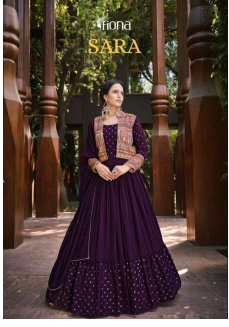

Asliwholesale

TOP FABRIC : HEAVY GEORGETTE WITH EMBROIDERY (FREE SIZE)
DUPATTA FABRIC : NAZMEEN