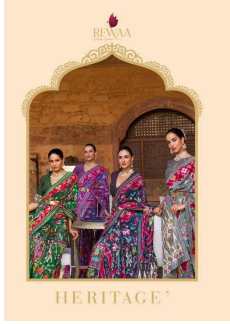

Asliwholesale

SAREE FABRIC : Patola Silk With Swarovski
BLOUSE FABRIC : Patola Silk