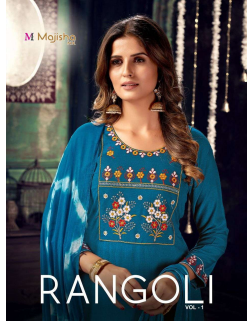

Asliwholesale

TOP FABRIC : RAYON SLUB WITH NECK WORK WITH FOIL
BOTTOM FABRIC : RAYON SLUB WITH WORK BELT
DUPATTA FABRIC : NAZNIN LAHRIYA