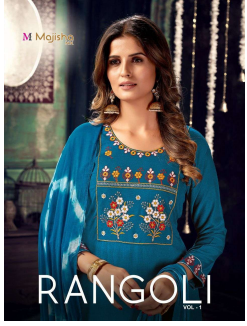

*Asliwholesale*

TOP FABRIC : RAYON SLUB WITH NECK WORK WITH FOIL  
BOTTOM FABRIC : RAYON SLUB WITH WORK BELT  
DUPATTA FABRIC : NAZNIN LAHRIYA