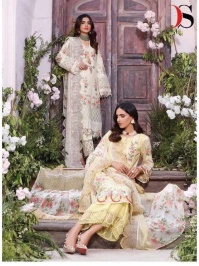

Asliwholesale

Firdous premium line
Embroidered dupatta 2'x6'

TOP FABRIC : Pure Cotton Print Embroidery Work

BOTTOM FABRIC : Cotton Solid

DUPATTA FABRIC : Chiffon / Cotton