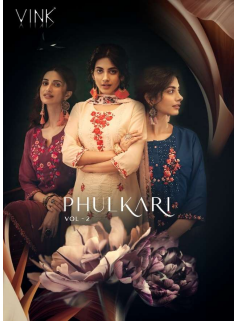

Asliwholesale

TOP FABRIC : GEORGETTE HANDWORK
BOTTOM FABRIC : EMBROIDERED SANTOON
DUPATTA FABRIC : PRINT