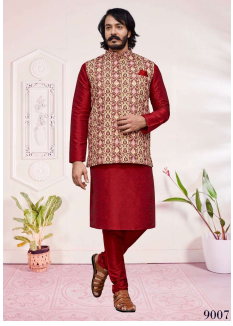

Asliwholesale

TOP FABRIC : ART SILK WITH JUTE PRINTED JACKET
BOTTOM FABRIC : ART SILK